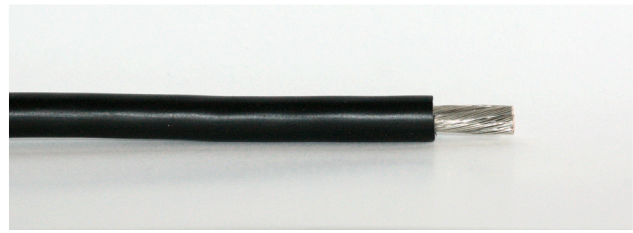

DESCAFLEX T-105 vz multi

0,50 mm² - 70,00 mm²

Stranded wires PVC UL-1015 / CSA / <HAR> H05V2-K / H07V2-K

Application

For internal wiring of electrical and electronic equipments, switchboards, in control and instrumentation panels, in mechanical engineering and machine tool construction, etc.. This stranded wire can be used on the main global markets, because it is approved according to UL/CSA standards and to the European harmonization <HAR>.

A very economical processing of the wires allows the packaging in barrels. They are stackable and feature easy handling and low weight.

Construction

Flexible tinned copper conductors
Insulation PVC, impregnating- and heat resistant

Note

The following wires are manufactured in accordance with H07V2-K (eff. 07V2-K). They are not harmonized <HAR>:
Wires from cross-section 1.50 mm² in the colours green, yellow and bi-coloured types, with the exception of the protective conductor green-yellow. All wires in the sections 16,00 mm², 50,00 mm² and 70,00 mm².

Packaging	Dimension
Spool 100 m	160 x 90 x centre 60 mm (poss. box)
Barrel 1500 m	400 x 400 x 400 mm
Spool 100 m	160 x 90 x centre 60 mm (poss. box)
Barrel 1300 m	400 x 400 x 400 mm
Spool 100 m	160 x 90 x centre 60 mm (poss. box)
Barrel 1200 m	400 x 400 x 400 mm
Spool 100 m	160 x 90 x centre 60 mm (poss. box)
Barrel 1000 m	400 x 400 x 400 mm
Spool 100 m	160 x 90 x centre 60 mm (poss. box)
Barrel 800 m	400 x 400 x 400 mm
Coil 100 m	
Coil 100 m	
Coil 100 m	
Drum	cut to desired length
Drum	cut to desired length
Drum	cut to desired length
Drum	cut to desired length
Drum	cut to desired length